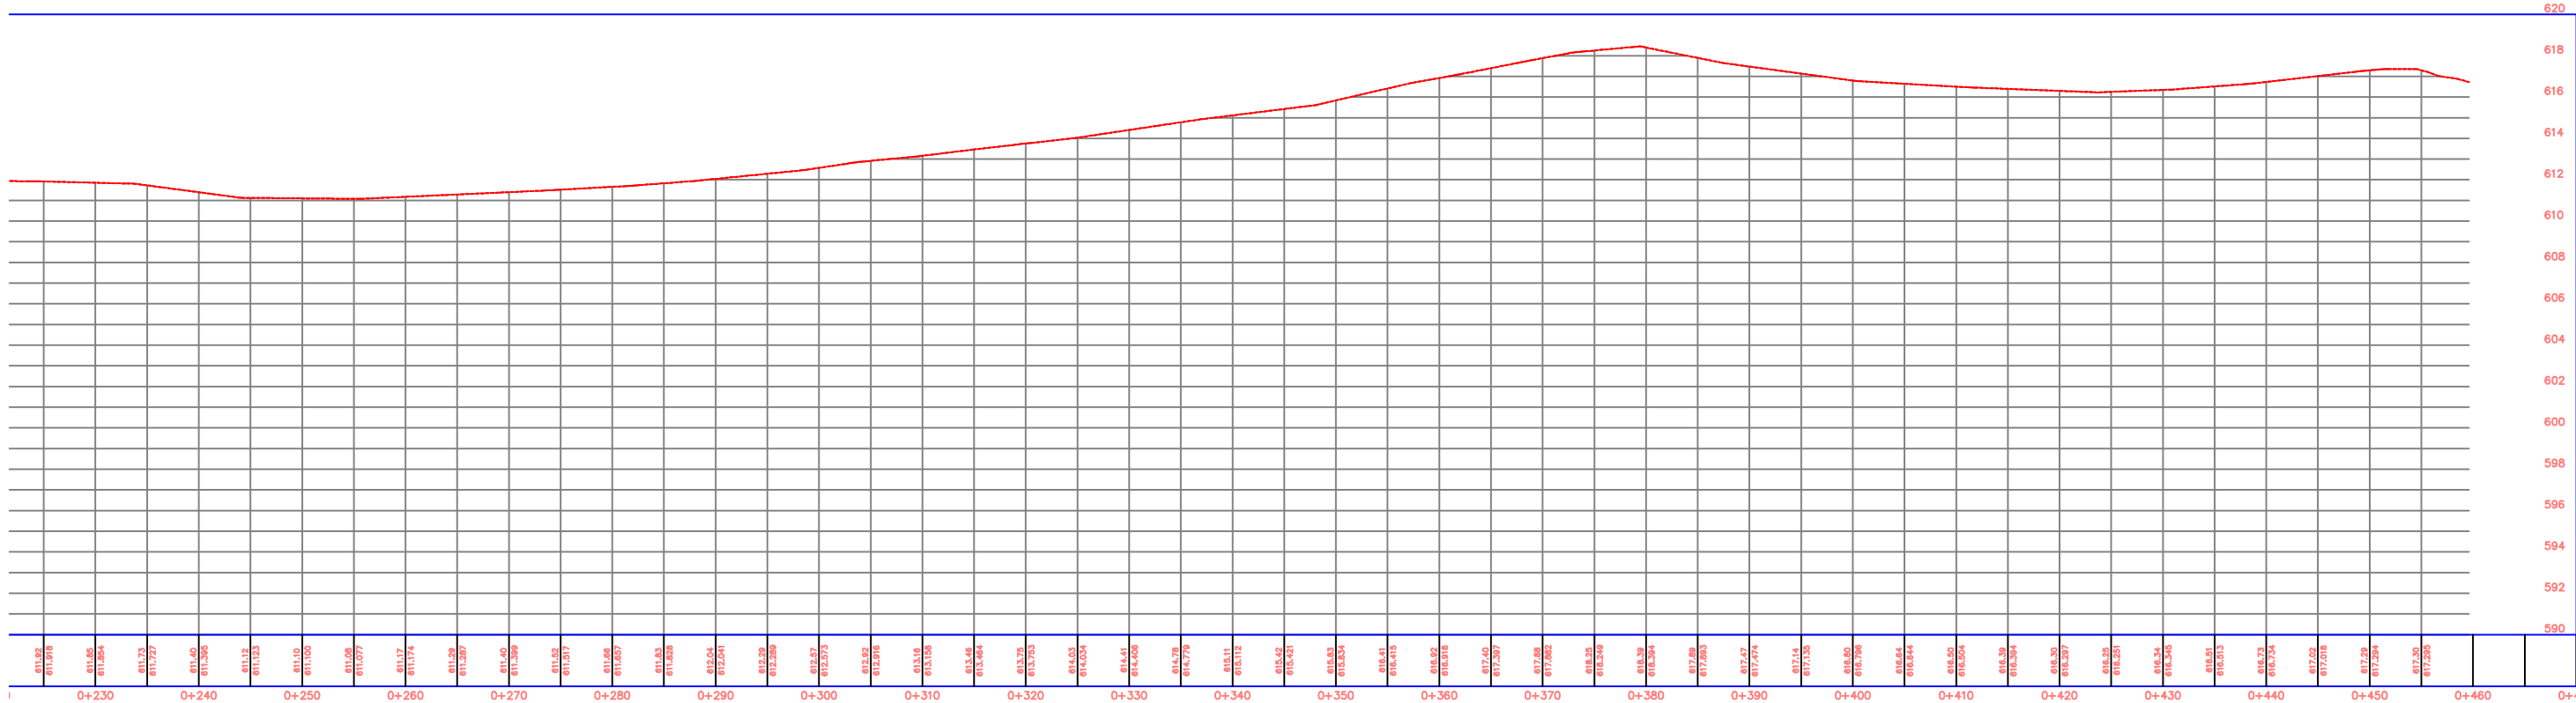

ax rr kasme PROFILE